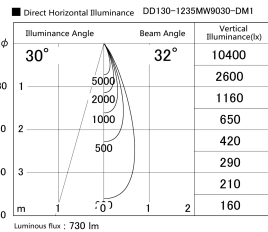

Item no. DD130-1235MW9030-DM1

Series Name: CAMOS Hospitality
Antiglare downlight (DD130)

Installation	Recessed mount
Type	Φ60 adjustable downlight: Antiglare type
Fixture wattage	10.5W
Beam angle	32deg
Color Temp.	3000K
CRI	Ra>90
Luminous	730 lm
Body	Die-cast aluminum alloy
Body finish	N/A
Trim finish	White
Reflector finish	Mirror
IP Rate	IP20
Light source	COB module
Input Voltage	AC220~240V
Dimming Type	1-10v Dimmable
Certificate	CE, CCC
Cut Hole	60mm