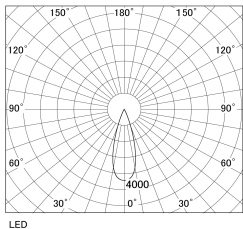

Item no. DD130-1235MW9030-DM1

Series Name: CAMOS Hospitality
Antiglare downlight (DD130)

Installation	Recessed mount
Type	Φ60 adjustable downlight: Antiglare type
Fixture wattage	10.5W
Beam angle	32deg
Color Temp.	3000K
CRI	Ra>90
Luminous	730 lm
Body	Die-cast aluminum alloy
Body finish	N/A
Trim finish	White
Reflector finish	Mirror
IP Rate	IP20
Light source	COB module
Input Voltage	AC220~240V
Dimming Type	1-10v Dimmable
Certificate	CE, CCC
Cut Hole	60mm