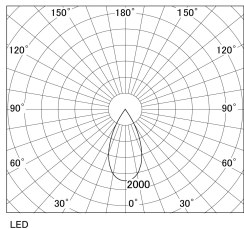

Item no. DD130-1250MW9030-DM1

Series Name: CAMOS Hospitality
Antiglare downlight (DD130)

■ Direct Horizontal Illuminance DD130-1250MW9030-DM1

φ	Illuminance Angle	Beam Angle	Vertical Illuminance(lx)
	42°	47°	4970
760	1	2000	1240
		1000	550
1530	2	500	310
		200	200
3070	3	100	140
		50	100
3070		0	80

Luminous flux : 695 lm

Installation	Recessed mount
Type	Φ60 adjustable downlight: Antiglare type
Fixture wattage	10.5W
Beam angle	47deg
Color Temp.	3000K
CRI	Ra>90
Luminous	694 lm
Body	Die-cast aluminum alloy
Body finish	N/A
Trim finish	White
Reflector finish	Mirror
IP Rate	IP20
Light source	COB module
Input Voltage	AC220~240V
Dimming Type	1-10v Dimmable
Certificate	CE, CCC
Cut Hole	60mm