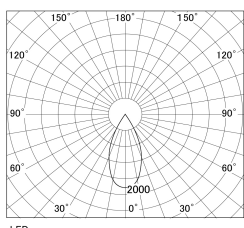

Item no. DD130-1250CW9030-DM1

Series Name: CAMOS Hospitality  
Antiglare downlight (DD130)

■ Direct Horizontal Illuminance DD130-1250CW9030-DM1

φ	Illuminance Angle	Beam Angle	Vertical Illuminance(lx)
	41°	47°	5010
740	1	2000	1250
		1000	560
1490	2	500	310
		200	200
1240	3		140
			100
990	m		80

Luminous flux : 680 lm

Installation	Recessed mount
Type	Φ60 adjustable downlight: Antiglare type
Fixture wattage	10.5W
Beam angle	47deg
Color Temp.	3000K
CRI	Ra>90
Luminous	681 lm
Body	Die-cast aluminum alloy
Body finish	N/A
Trim finish	White
Reflector finish	Black Chrome
IP Rate	IP20
Light source	COB module
Input Voltage	AC220~240V
Dimming Type	1-10v Dimmable
Certificate	CE, CCC
Cut Hole	60mm