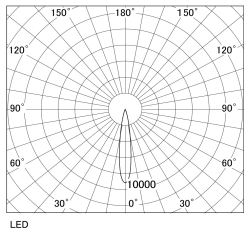

Item no. DD130-1215BW9030-DM1

Series Name: CAMOS Hospitality
Antiglare downlight (DD130)

■ Direct Horizontal Illuminance DD130-1215BW9030-DM1			
φ	Illuminance Angle	Beam Angle	Vertical Illuminance(lx)
	17°	17°	23020
290	10000		5760
	5000		2560
590	2000		1440
	1000		920
890	500		640
	0		470
1190			360

Luminous flux : 625 lm

Installation	Recessed mount
Type	Φ60 adjustable downlight: Antiglare type
Fixture wattage	10.5W
Beam angle	17deg
Color Temp.	3000K
CRI	Ra>90
Luminous	625 lm
Body	Die-cast aluminum alloy
Body finish	N/A
Trim finish	White
Reflector finish	Black
IP Rate	IP20
Light source	COB module
Input Voltage	AC220~240V
Dimming Type	1-10v Dimmable
Certificate	CE, CCC
Cut Hole	60mm