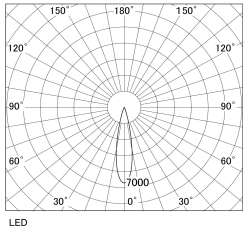

Item no. DD130-1225BW9030-DM1

Series Name: CAMOS Hospitality
Antiglare downlight (DD130)

Direct Horizontal Illuminance DD130-1225BW9030-DM1			
φ	Illuminance Angle	Beam Angle	Vertical Illuminance(lx)
	21°	22°	18370
370	1		4590
			2040
740	2		1150
			730
1110	3		510
			370
1480	m	1 1 2	290

Luminous flux : 690 lm

Installation	Recessed mount
Type	Φ60 adjustable downlight: Antiglare type
Fixture wattage	10.5W
Beam angle	22deg
Color Temp.	3000K
CRI	Ra>90
Luminous	692 lm
Body	Die-cast aluminum alloy
Body finish	N/A
Trim finish	White
Reflector finish	Black
IP Rate	IP20
Light source	COB module
Input Voltage	AC220~240V
Dimming Type	1-10v Dimmable
Certificate	CE, CCC
Cut Hole	60mm