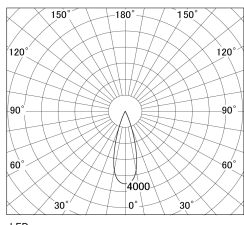

Item no. DD130-1235BW9030-DM1

Series Name: CAMOS Hospitality  
Antiglare downlight (DD130)

■ Direct Horizontal Illuminance DD130-1235BW9030-DM1

φ	Illuminance Angle	Beam Angle	Vertical Illuminance(lx)
	29°	31°	10550
510	5000		2640
	2000		1170
1030	1000		660
	500		420
1550			290
			220
2060			160

Luminous flux: 725 lm

Installation	Recessed mount
Type	Φ60 adjustable downlight: Antiglare type
Fixture wattage	10.5W
Beam angle	31deg
Color Temp.	3000K
CRI	Ra>90
Luminous	726 lm
Body	Die-cast aluminum alloy
Body finish	N/A
Trim finish	White
Reflector finish	Black
IP Rate	IP20
Light source	COB module
Input Voltage	AC220~240V
Dimming Type	1-10v Dimmable
Certificate	CE, CCC
Cut Hole	60mm