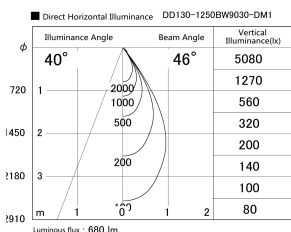

Item no. DD130-1250BW9030-DM1

Series Name: CAMOS Hospitality  
Antiglare downlight (DD130)

Installation	Recessed mount
Type	Φ60 adjustable downlight: Antiglare type
Fixture wattage	10.5W
Beam angle	46deg
Color Temp.	3000K
CRI	Ra>90
Luminous	681 lm
Body	Die-cast aluminum alloy
Body finish	N/A
Trim finish	White
Reflector finish	Black
IP Rate	IP20
Light source	COB module
Input Voltage	AC220~240V
Dimming Type	1-10v Dimmable
Certificate	CE, CCC
Cut Hole	60mm