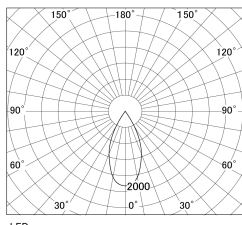

Item no. DD130-1250BW9030-DM1

Series Name: CAMOS Hospitality  
Antiglare downlight (DD130)

Installation	Recessed mount
Type	Φ60 adjustable downlight: Antiglare type
Fixture wattage	10.5W
Beam angle	46deg
Color Temp.	3000K
CRI	Ra>90
Luminous	681 lm
Body	Die-cast aluminum alloy
Body finish	N/A
Trim finish	White
Reflector finish	Black
IP Rate	IP20
Light source	COB module
Input Voltage	AC220~240V
Dimming Type	1-10v Dimmable
Certificate	CE, CCC
Cut Hole	60mm