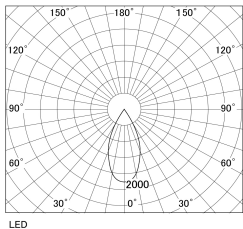

Item no. DD130-1250WW9030-DM1

Series Name: CAMOS Hospitality
Antiglare downlight (DD130)

■ Direct Horizontal Illuminance DD130-1250WW9030-DM1

φ	Illuminance Angle	Beam Angle	Vertical Illuminance(lx)
720	40°	47°	5010
1450			1250
2180			560
2910			310
			200
			140
			100
			80

Luminous flux : 690 lm

Installation	Recessed mount
Type	Φ60 adjustable downlight: Antiglare type
Fixture wattage	10.5W
Beam angle	47deg
Color Temp.	3000K
CRI	Ra>90
Luminous	688 lm
Body	Die-cast aluminum alloy
Body finish	N/A
Trim finish	White
Reflector finish	White
IP Rate	IP20
Light source	COB module
Input Voltage	AC220~240V
Dimming Type	1-10v Dimmable
Certificate	CE, CCC
Cut Hole	60mm