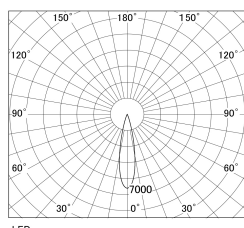

Item no. DD130-0525MW9035-DM1

Series Name: CAMOS Hospitality
Antiglare downlight (DD130)

Installation	Recessed mount
Type	Φ60 adjustable downlight: Antiglare type
Fixture wattage	7.2W
Beam angle	22deg
Color Temp.	3500K
CRI	Ra>90
Luminous	462 lm
Body	Die-cast aluminum alloy
Body finish	N/A
Trim finish	White
Reflector finish	Mirror
IP Rate	IP20
Light source	COB module
Input Voltage	AC220~240V
Dimming Type	1-10v Dimmable
Certificate	CE, CCC
Cut Hole	60mm

■ Direct Horizontal Illuminance DD130-0525MW9035-DM1

φ	Illuminance Angle	Beam Angle	Vertical Illuminance(lx)
	21°	22°	11970
370	1	5000	2990
740	2	2000	1330
1110	3	1000	750
1480		500	480
			330
			240
			190

Luminous flux : 460 lm