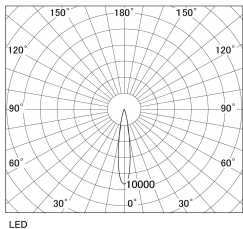

Item no. DD130-0515CW9035-DM1

Series Name: CAMOS Hospitality  
Antiglare downlight (DD130)

Direct Horizontal Illuminance DD130-0515CW9035-DM1		Vertical Illuminance(lx)
Illuminance Angle	Beam Angle	
16°	17°	15740
280	1	3940
560	2	1750
840	3	980
1120	m	630
		440
		320
		250

Luminous flux : 420 lm

Installation	Recessed mount
Type	Φ60 adjustable downlight: Antiglare type
Fixture wattage	7.2W
Beam angle	17deg
Color Temp.	3500K
CRI	Ra>90
Luminous	421 lm
Body	Die-cast aluminum alloy
Body finish	N/A
Trim finish	White
Reflector finish	Black Chrome
IP Rate	IP20
Light source	COB module
Input Voltage	AC220~240V
Dimming Type	1-10v Dimmable
Certificate	CE, CCC
Cut Hole	60mm