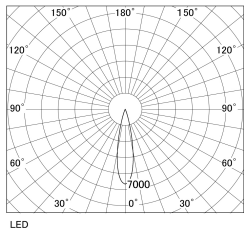

Item no. DD130-0525CW9035-DM1

Series Name: CAMOS Hospitality
Antiglare downlight (DD130)

■ Direct Horizontal Illuminance DD130-0525CW9035-DM1

φ	Illuminance Angle	Beam Angle	Vertical Illuminance(lx)
	21°	22°	12140
370	1	5000	3030
		2000	1350
740	2	1000	760
		500	490
1110	3		340
			250
1480	m		190

Luminous flux : 465 lm

Installation	Recessed mount
Type	Φ60 adjustable downlight: Antiglare type
Fixture wattage	7.2W
Beam angle	22deg
Color Temp.	3500K
CRI	Ra>90
Luminous	463 lm
Body	Die-cast aluminum alloy
Body finish	N/A
Trim finish	White
Reflector finish	Black Chrome
IP Rate	IP20
Light source	COB module
Input Voltage	AC220~240V
Dimming Type	1-10v Dimmable
Certificate	CE, CCC
Cut Hole	60mm