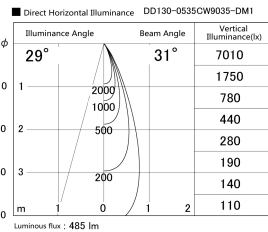

Item no. DD130-0535CW9035-DM1

Series Name: CAMOS Hospitality  
Antiglare downlight (DD130)

Installation	Recessed mount
Type	Φ60 adjustable downlight: Antiglare type
Fixture wattage	7.2W
Beam angle	31deg
Color Temp.	3500K
CRI	Ra>90
Luminous	483 lm
Body	Die-cast aluminum alloy
Body finish	N/A
Trim finish	White
Reflector finish	Black Chrome
IP Rate	IP20
Light source	COB module
Input Voltage	AC220~240V
Dimming Type	1-10v Dimmable
Certificate	CE, CCC
Cut Hole	60mm