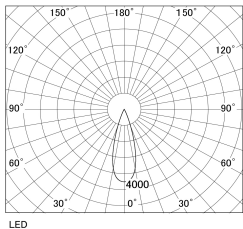

Item no. DD130-0535CW9035-DM1

Series Name: CAMOS Hospitality  
Antiglare downlight (DD130)

Installation	Recessed mount
Type	Φ60 adjustable downlight: Antiglare type
Fixture wattage	7.2W
Beam angle	31deg
Color Temp.	3500K
CRI	Ra>90
Luminous	483 lm
Body	Die-cast aluminum alloy
Body finish	N/A
Trim finish	White
Reflector finish	Black Chrome
IP Rate	IP20
Light source	COB module
Input Voltage	AC220~240V
Dimming Type	1-10v Dimmable
Certificate	CE, CCC
Cut Hole	60mm