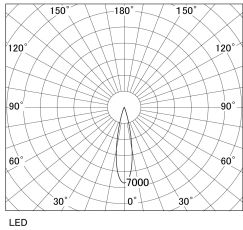

Item no. DD130-0525BW9035-DM1

Series Name: CAMOS Hospitality
Antiglare downlight (DD130)

Direct Horizontal Illuminance DD130-0525BW9035-DM1			
φ	Illuminance Angle	Beam Angle	Vertical Illuminance(lx)
	21°	22°	12210
370	1	5000	3050
		2000	1360
740	2	1000	760
		500	490
1110	3		340
			250
1480	m		190

Luminous flux : 460 lm

Installation	Recessed mount
Type	Φ60 adjustable downlight: Antiglare type
Fixture wattage	7.2W
Beam angle	22deg
Color Temp.	3500K
CRI	Ra>90
Luminous	460 lm
Body	Die-cast aluminum alloy
Body finish	N/A
Trim finish	White
Reflector finish	Black
IP Rate	IP20
Light source	COB module
Input Voltage	AC220~240V
Dimming Type	1-10v Dimmable
Certificate	CE, CCC
Cut Hole	60mm