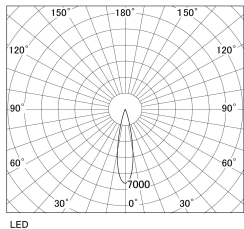

Item no. DD130-1025MW9035-DM1

Series Name: CAMOS Hospitality  
Antiglare downlight (DD130)

■ Direct Horizontal Illuminance DD130-1025MW9035-DM1

Beam Angle	Vertical Illuminance (lx)
21°	15320
22°	3830
370	1700
740	960
1110	610
1480	430
	310
	240

Luminous flux : 590 lm

Installation	Recessed mount
Type	Φ60 adjustable downlight: Antiglare type
Fixture wattage	8.8W
Beam angle	22deg
Color Temp.	3500K
CRI	Ra>90
Luminous	591 lm
Body	Die-cast aluminum alloy
Body finish	N/A
Trim finish	White
Reflector finish	Mirror
IP Rate	IP20
Light source	COB module
Input Voltage	AC220~240V
Dimming Type	1-10v Dimmable
Certificate	CE, CCC
Cut Hole	60mm