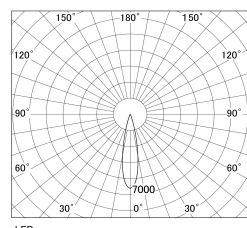

Item no. DD130-1025MW9035-DM1

Series Name: CAMOS Hospitality
Antiglare downlight (DD130)

■ Direct Horizontal Illuminance DD130-1025MW9035-DM1

φ	Illuminance Angle	Beam Angle	Vertical Illuminance(lx)
	21°	22°	15320
370	1		3830
740	2		1700
1110	3		960
1480	m	0 1 2	610
			430
			310
			240

Luminous flux : 590 lm

Installation	Recessed mount
Type	Φ60 adjustable downlight: Antiglare type
Fixture wattage	8.8W
Beam angle	22deg
Color Temp.	3500K
CRI	Ra>90
Luminous	591 lm
Body	Die-cast aluminum alloy
Body finish	N/A
Trim finish	White
Reflector finish	Mirror
IP Rate	IP20
Light source	COB module
Input Voltage	AC220~240V
Dimming Type	1-10v Dimmable
Certificate	CE, CCC
Cut Hole	60mm