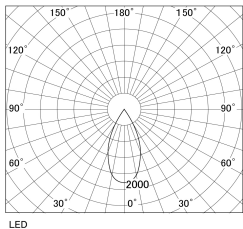

Item no. DD130-1050CW9035-DM1

Series Name: CAMOS Hospitality
Antiglare downlight (DD130)

■ Direct Horizontal Illuminance DD130-1050CW9035-DM1

φ	Illuminance Angle	Beam Angle	Vertical Illuminance(lx)
740	41°	47°	4260
1490			1060
1240			470
1990			270
			170
			120
			90
			70

Luminous flux : 580 lm

Installation	Recessed mount
Type	Φ60 adjustable downlight: Antiglare type
Fixture wattage	8.8W
Beam angle	47deg
Color Temp.	3500K
CRI	Ra>90
Luminous	579 lm
Body	Die-cast aluminum alloy
Body finish	N/A
Trim finish	White
Reflector finish	Black Chrome
IP Rate	IP20
Light source	COB module
Input Voltage	AC220~240V
Dimming Type	1-10v Dimmable
Certificate	CE, CCC
Cut Hole	60mm