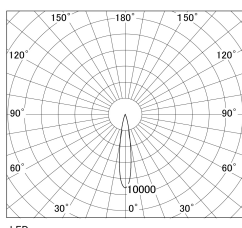

Item no. DD130-1015BW9035-DM1

Series Name: CAMOS Hospitality  
Antiglare downlight (DD130)

■ Direct Horizontal Illuminance DD130-1015BW9035-DM1

φ	Illuminance Angle	Beam Angle	Vertical Illuminance(lx)
	17°	17°	19560
290			4890
1			2170
590			1220
2			780
890			540
3			400
1190			310
m			

Luminous flux : 530 lm

Installation	Recessed mount
Type	Φ60 adjustable downlight: Antiglare type
Fixture wattage	8.8W
Beam angle	17deg
Color Temp.	3500K
CRI	Ra>90
Luminous	531 lm
Body	Die-cast aluminum alloy
Body finish	N/A
Trim finish	White
Reflector finish	Black
IP Rate	IP20
Light source	COB module
Input Voltage	AC220~240V
Dimming Type	1-10v Dimmable
Certificate	CE, CCC
Cut Hole	60mm