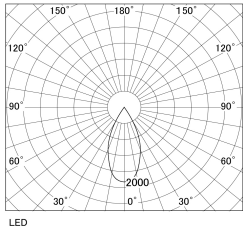

Item no. DD130-1050BW9035-DM1

Series Name: CAMOS Hospitality
Antiglare downlight (DD130)

Direct Horizontal Illuminance DD130-1050BW9035-DM1		Beam Angle	Vertical Illuminance(lx)
Illuminance Angle	Beam Angle		
40°	46°		4320
		2000	1080
		1000	480
		500	270
		200	170
		100	120
		50	90
		25	70

Luminous flux : 580 lm

Installation	Recessed mount
Type	Φ60 adjustable downlight: Antiglare type
Fixture wattage	8.8W
Beam angle	46deg
Color Temp.	3500K
CRI	Ra>90
Luminous	579 lm
Body	Die-cast aluminum alloy
Body finish	N/A
Trim finish	White
Reflector finish	Black
IP Rate	IP20
Light source	COB module
Input Voltage	AC220~240V
Dimming Type	1-10v Dimmable
Certificate	CE, CCC
Cut Hole	60mm