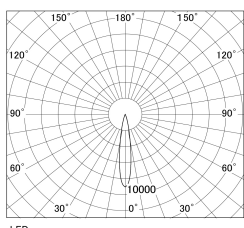

Item no. DD130-1015WW9035-DM1

Series Name: CAMOS Hospitality  
Antiglare downlight (DD130)

■ Direct Horizontal Illuminance DD130-1015WW9035-DM1

φ	Illuminance Angle	Beam Angle	Vertical Illuminance(lx)
	17°	17°	19250
290			4810
1			2140
590			1200
2			770
890			530
3			390
1190			300

Luminous flux : 530 lm

Installation	Recessed mount
Type	Φ60 adjustable downlight: Antiglare type
Fixture wattage	8.8W
Beam angle	17deg
Color Temp.	3500K
CRI	Ra>90
Luminous	529 lm
Body	Die-cast aluminum alloy
Body finish	N/A
Trim finish	White
Reflector finish	White
IP Rate	IP20
Light source	COB module
Input Voltage	AC220~240V
Dimming Type	1-10v Dimmable
Certificate	CE, CCC
Cut Hole	60mm