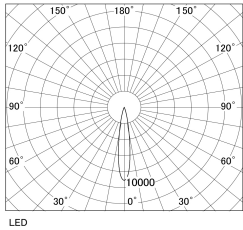

Item no. DD130-1215MW9035-DM1

Series Name: CAMOS Hospitality
Antiglare downlight (DD130)

■ Direct Horizontal Illuminance DD130-1215MW9035-DM1

φ	Illuminance Angle	Beam Angle	Vertical Illuminance(lx)
	17°	17°	23410
290	10000		5850
	5000		2800
590	2000		1460
	1000		940
890			650
	500		480
1190			370

Luminous flux : 640 lm

Installation	Recessed mount
Type	Φ60 adjustable downlight: Antiglare type
Fixture wattage	10.5W
Beam angle	17deg
Color Temp.	3500K
CRI	Ra>90
Luminous	640 lm
Body	Die-cast aluminum alloy
Body finish	N/A
Trim finish	White
Reflector finish	Mirror
IP Rate	IP20
Light source	COB module
Input Voltage	AC220~240V
Dimming Type	1-10v Dimmable
Certificate	CE, CCC
Cut Hole	60mm