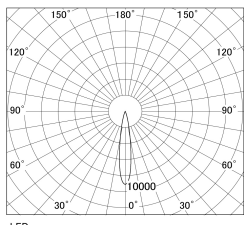

Item no. DD130-1215MW9035-DM1

Series Name: CAMOS Hospitality
Antiglare downlight (DD130)

■ Direct Horizontal Illuminance DD130-1215MW9035-DM1

φ	Illuminance Angle	Beam Angle	Vertical Illuminance(lx)
	17°	17°	23410
290	10000		5850
	5000		2600
590	2000		1460
	1000		940
890	500		650
	0		480
1190			370

Luminous flux : 640 lm

Installation	Recessed mount
Type	Φ60 adjustable downlight: Antiglare type
Fixture wattage	10.5W
Beam angle	17deg
Color Temp.	3500K
CRI	Ra>90
Luminous	640 lm
Body	Die-cast aluminum alloy
Body finish	N/A
Trim finish	White
Reflector finish	Mirror
IP Rate	IP20
Light source	COB module
Input Voltage	AC220~240V
Dimming Type	1-10v Dimmable
Certificate	CE, CCC
Cut Hole	60mm