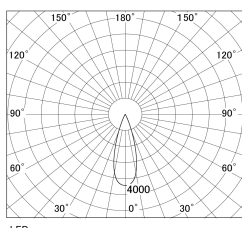

Item no. DD130-1235MW9035-DM1

Series Name: CAMOS Hospitality
Antiglare downlight (DD130)

Installation	Recessed mount
Type	Φ60 adjustable downlight: Antiglare type
Fixture wattage	10.5W
Beam angle	32deg
Color Temp.	3500K
CRI	Ra>90
Luminous	745 lm
Body	Die-cast aluminum alloy
Body finish	N/A
Trim finish	White
Reflector finish	Mirror
IP Rate	IP20
Light source	COB module
Input Voltage	AC220~240V
Dimming Type	1-10v Dimmable
Certificate	CE, CCC
Cut Hole	60mm