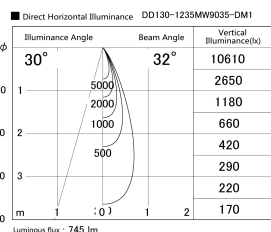

Item no. DD130-1235MW9035-DM1

Series Name: CAMOS Hospitality
Antiglare downlight (DD130)

Installation	Recessed mount
Type	Φ60 adjustable downlight: Antiglare type
Fixture wattage	10.5W
Beam angle	32deg
Color Temp.	3500K
CRI	Ra>90
Luminous	745 lm
Body	Die-cast aluminum alloy
Body finish	N/A
Trim finish	White
Reflector finish	Mirror
IP Rate	IP20
Light source	COB module
Input Voltage	AC220~240V
Dimming Type	1-10v Dimmable
Certificate	CE, CCC
Cut Hole	60mm