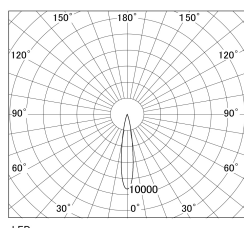

Item no. DD130-1215CW9035-DM1

Series Name: CAMOS Hospitality
Antiglare downlight (DD130)

Installation	Recessed mount
Type	Φ60 adjustable downlight: Antiglare type
Fixture wattage	10.5W
Beam angle	17deg
Color Temp.	3500K
CRI	Ra>90
Luminous	646 lm
Body	Die-cast aluminum alloy
Body finish	N/A
Trim finish	White
Reflector finish	Black Chrome
IP Rate	IP20
Light source	COB module
Input Voltage	AC220~240V
Dimming Type	1-10v Dimmable
Certificate	CE, CCC
Cut Hole	60mm

■ Direct Horizontal Illuminance DD130-1215CW9035-DM1

φ	Illuminance Angle	Beam Angle	Vertical Illuminance(lx)
	16°	17°	24160
280	10000		6040
	5000		2680
560	2000		1510
	1000		970
840			670
	500		490
1120			380

Luminous flux : 645 lm