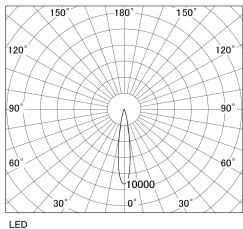

Item no. DD130-1215CW9035-DM1

Series Name: CAMOS Hospitality
Antiglare downlight (DD130)

Direct Horizontal Illuminance DD130-1215CW9035-DM1	
Illuminance Angle	Beam Angle
16°	17°
Vertical Illuminance(lx)	24160
6040	
2680	
1510	
970	
670	
490	
380	
Luminous flux : 645 lm	

Installation	Recessed mount
Type	Φ60 adjustable downlight: Antiglare type
Fixture wattage	10.5W
Beam angle	17deg
Color Temp.	3500K
CRI	Ra>90
Luminous	646 lm
Body	Die-cast aluminum alloy
Body finish	N/A
Trim finish	White
Reflector finish	Black Chrome
IP Rate	IP20
Light source	COB module
Input Voltage	AC220~240V
Dimming Type	1-10v Dimmable
Certificate	CE, CCC
Cut Hole	60mm