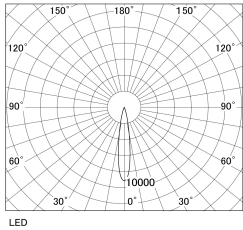

Item no. DD130-1215BW9035-DM1

Series Name: CAMOS Hospitality
Antiglare downlight (DD130)

■ Direct Horizontal Illuminance DD130-1215BW9035-DM1			
φ	Illuminance Angle	Beam Angle	Vertical Illuminance(lx)
	17°	17°	23500
290	10000		5880
	5000		2610
590	2000		1470
	1000		940
890			650
	500		480
1190			370

Luminous flux : 640 lm

Installation	Recessed mount
Type	Φ60 adjustable downlight: Antiglare type
Fixture wattage	10.5W
Beam angle	17deg
Color Temp.	3500K
CRI	Ra>90
Luminous	638 lm
Body	Die-cast aluminum alloy
Body finish	N/A
Trim finish	White
Reflector finish	Black
IP Rate	IP20
Light source	COB module
Input Voltage	AC220~240V
Dimming Type	1-10v Dimmable
Certificate	CE, CCC
Cut Hole	60mm