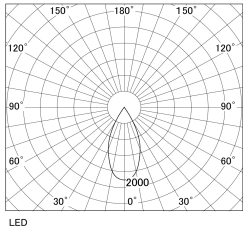

Item no. DD130-1250WW9035-DM1

Series Name: CAMOS Hospitality
Antiglare downlight (DD130)

■ Direct Horizontal Illuminance DD130-1250WW9035-DM1

φ	Illuminance Angle	Beam Angle	Vertical Illuminance(lx)
720	40°	47°	5110
1450			1280
2180			570
2910			320
			200
			140
			100
			80

Luminous flux : 700 lm

Installation	Recessed mount
Type	Φ60 adjustable downlight: Antiglare type
Fixture wattage	10.5W
Beam angle	47deg
Color Temp.	3500K
CRI	Ra>90
Luminous	702 lm
Body	Die-cast aluminum alloy
Body finish	N/A
Trim finish	White
Reflector finish	White
IP Rate	IP20
Light source	COB module
Input Voltage	AC220~240V
Dimming Type	1-10v Dimmable
Certificate	CE, CCC
Cut Hole	60mm