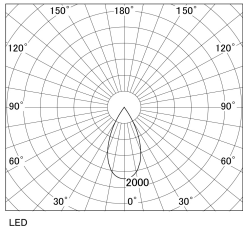

Item no. DD130-0550MW9040-DM1

Series Name: CAMOS Hospitality
Antiglare downlight (DD130)

Direct Horizontal Illuminance DD130-0550MW9040-DM1		
Illuminance Angle	Beam Angle	Vertical Illuminance(lx)
42°	47°	3400
760	1	850
1530	2	380
3300	3	210
3070	m	140
		90
		70
		50

Luminous flux : 475 lm

Installation	Recessed mount
Type	Φ60 adjustable downlight: Antiglare type
Fixture wattage	7.2W
Beam angle	47deg
Color Temp.	4000K
CRI	Ra>90
Luminous	475 lm
Body	Die-cast aluminum alloy
Body finish	N/A
Trim finish	White
Reflector finish	Mirror
IP Rate	IP20
Light source	COB module
Input Voltage	AC220~240V
Dimming Type	1-10v Dimmable
Certificate	CE, CCC
Cut Hole	60mm