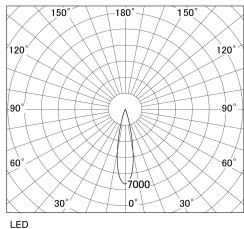

Item no. DD130-0525CW9040-DM1

Series Name: CAMOS Hospitality  
Antiglare downlight (DD130)

■ Direct Horizontal Illuminance DD130-0525CW9040-DM1

φ	Illuminance Angle	Beam Angle	Vertical Illuminance(lx)
	21°	22°	12480
370	5000		3120
	2000		1390
740	1000		780
	500		500
1110			350
			250
1480			190

Luminous flux : 475 lm

Installation	Recessed mount
Type	Φ60 adjustable downlight: Antiglare type
Fixture wattage	7.2W
Beam angle	22deg
Color Temp.	4000K
CRI	Ra>90
Luminous	476 lm
Body	Die-cast aluminum alloy
Body finish	N/A
Trim finish	White
Reflector finish	Black Chrome
IP Rate	IP20
Light source	COB module
Input Voltage	AC220~240V
Dimming Type	1-10v Dimmable
Certificate	CE, CCC
Cut Hole	60mm