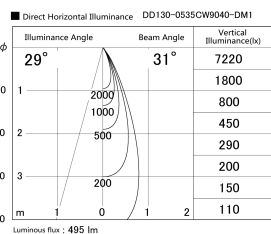

Item no. DD130-0535CW9040-DM1

Series Name: CAMOS Hospitality
Antiglare downlight (DD130)

Installation	Recessed mount
Type	Φ60 adjustable downlight: Antiglare type
Fixture wattage	7.2W
Beam angle	31deg
Color Temp.	4000K
CRI	Ra>90
Luminous	497 lm
Body	Die-cast aluminum alloy
Body finish	N/A
Trim finish	White
Reflector finish	Black Chrome
IP Rate	IP20
Light source	COB module
Input Voltage	AC220~240V
Dimming Type	1-10v Dimmable
Certificate	CE, CCC
Cut Hole	60mm