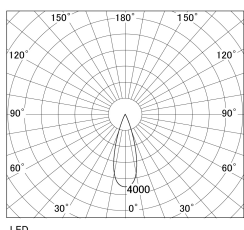

Item no. DD130-0535CW9040-DM1

Series Name: CAMOS Hospitality
Antiglare downlight (DD130)

Installation	Recessed mount
Type	Φ60 adjustable downlight: Antiglare type
Fixture wattage	7.2W
Beam angle	31deg
Color Temp.	4000K
CRI	Ra>90
Luminous	497 lm
Body	Die-cast aluminum alloy
Body finish	N/A
Trim finish	White
Reflector finish	Black Chrome
IP Rate	IP20
Light source	COB module
Input Voltage	AC220~240V
Dimming Type	1-10v Dimmable
Certificate	CE, CCC
Cut Hole	60mm