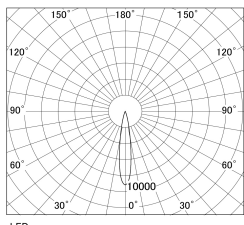

Item no. DD130-0515BW9040-DM1

Series Name: CAMOS Hospitality
Antiglare downlight (DD130)

φ	Illuminance Angle	Beam Angle	Vertical Illuminance(lx)
	17°	17°	15770
290	1	5000	3940
590	2	2000	1750
890	3	1000	990
1190	m	500	630
			440
			320
			250

Luminous flux: 430 lm

Installation	Recessed mount
Type	Φ60 adjustable downlight: Antiglare type
Fixture wattage	7.2W
Beam angle	17deg
Color Temp.	4000K
CRI	Ra>90
Luminous	428 lm
Body	Die-cast aluminum alloy
Body finish	N/A
Trim finish	White
Reflector finish	Black
IP Rate	IP20
Light source	COB module
Input Voltage	AC220~240V
Dimming Type	1-10v Dimmable
Certificate	CE, CCC
Cut Hole	60mm