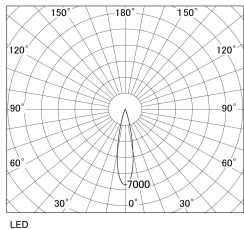

Item no. DD130-0525BW9040-DM1

Series Name: CAMOS Hospitality
Antiglare downlight (DD130)

Direct Horizontal Illuminance DD130-0525BW9040-DM1			
φ	Illuminance Angle	Beam Angle	Vertical Illuminance(lx)
	21°	22°	12550
370	1	5000	3140
		2000	1390
740	2	1000	780
		500	500
1110	3		350
			260
1480	m	1 0 1 2	200

Luminous flux : 475 lm

Installation	Recessed mount
Type	Φ60 adjustable downlight: Antiglare type
Fixture wattage	7.2W
Beam angle	22deg
Color Temp.	4000K
CRI	Ra>90
Luminous	473 lm
Body	Die-cast aluminum alloy
Body finish	N/A
Trim finish	White
Reflector finish	Black
IP Rate	IP20
Light source	COB module
Input Voltage	AC220~240V
Dimming Type	1-10v Dimmable
Certificate	CE, CCC
Cut Hole	60mm