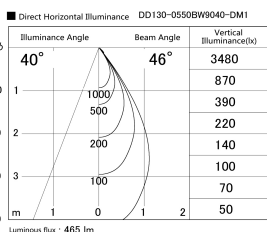

Item no. DD130-0550BW9040-DM1

Series Name: CAMOS Hospitality  
Antiglare downlight (DD130)

Installation	Recessed mount
Type	Φ60 adjustable downlight: Antiglare type
Fixture wattage	7.2W
Beam angle	46deg
Color Temp.	4000K
CRI	Ra>90
Luminous	466 lm
Body	Die-cast aluminum alloy
Body finish	N/A
Trim finish	White
Reflector finish	Black
IP Rate	IP20
Light source	COB module
Input Voltage	AC220~240V
Dimming Type	1-10v Dimmable
Certificate	CE, CCC
Cut Hole	60mm