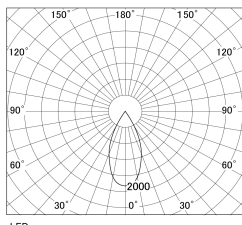

Item no. DD130-0550BW9040-DM1

Series Name: CAMOS Hospitality  
Antiglare downlight (DD130)

Installation	Recessed mount
Type	Φ60 adjustable downlight: Antiglare type
Fixture wattage	7.2W
Beam angle	46deg
Color Temp.	4000K
CRI	Ra>90
Luminous	466 lm
Body	Die-cast aluminum alloy
Body finish	N/A
Trim finish	White
Reflector finish	Black
IP Rate	IP20
Light source	COB module
Input Voltage	AC220~240V
Dimming Type	1-10v Dimmable
Certificate	CE, CCC
Cut Hole	60mm