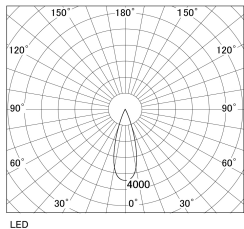

Item no. DD130-1035MW9040-DM1

Series Name: CAMOS Hospitality
Antiglare downlight (DD130)

Installation	Recessed mount
Type	Φ60 adjustable downlight: Antiglare type
Fixture wattage	8.8W
Beam angle	32deg
Color Temp.	4000K
CRI	Ra>90
Luminous	639 lm
Body	Die-cast aluminum alloy
Body finish	N/A
Trim finish	White
Reflector finish	Mirror
IP Rate	IP20
Light source	COB module
Input Voltage	AC220~240V
Dimming Type	1-10v Dimmable
Certificate	CE, CCC
Cut Hole	60mm