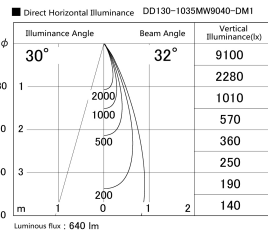

Item no. DD130-1035MW9040-DM1

Series Name: CAMOS Hospitality
Antiglare downlight (DD130)

Installation	Recessed mount
Type	Φ60 adjustable downlight: Antiglare type
Fixture wattage	8.8W
Beam angle	32deg
Color Temp.	4000K
CRI	Ra>90
Luminous	639 lm
Body	Die-cast aluminum alloy
Body finish	N/A
Trim finish	White
Reflector finish	Mirror
IP Rate	IP20
Light source	COB module
Input Voltage	AC220~240V
Dimming Type	1-10v Dimmable
Certificate	CE, CCC
Cut Hole	60mm