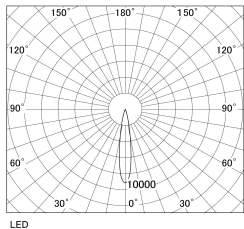

Item no. DD130-1015BW9040-DM1

Series Name: CAMOS Hospitality
Antiglare downlight (DD130)

Direct Horizontal Illuminance DD130-1015BW9040-DM1			
φ	Illuminance Angle	Beam Angle	Vertical Illuminance(lx)
290	17°	17°	20150
1			5040
			2240
590			1260
2			810
890			560
3			410
1190			310
m			

Luminous flux : 545 lm

Installation	Recessed mount
Type	Φ60 adjustable downlight: Antiglare type
Fixture wattage	8.8W
Beam angle	17deg
Color Temp.	4000K
CRI	Ra>90
Luminous	547 lm
Body	Die-cast aluminum alloy
Body finish	N/A
Trim finish	White
Reflector finish	Black
IP Rate	IP20
Light source	COB module
Input Voltage	AC220~240V
Dimming Type	1-10v Dimmable
Certificate	CE, CCC
Cut Hole	60mm