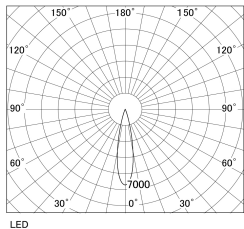

Item no. DD130-1025BW9040-DM1

Series Name: CAMOS Hospitality  
Antiglare downlight (DD130)

Direct Horizontal Illuminance DD130-1025BW9040-DM1			
φ	Illuminance Angle	Beam Angle	Vertical Illuminance(lx)
370	21°	22°	16060
740			4010
1110			1780
1480			1000
			640
			450
			330
			250

Luminous flux : 605 lm

Installation	Recessed mount
Type	Φ60 adjustable downlight: Antiglare type
Fixture wattage	8.8W
Beam angle	22deg
Color Temp.	4000K
CRI	Ra>90
Luminous	605 lm
Body	Die-cast aluminum alloy
Body finish	N/A
Trim finish	White
Reflector finish	Black
IP Rate	IP20
Light source	COB module
Input Voltage	AC220~240V
Dimming Type	1-10v Dimmable
Certificate	CE, CCC
Cut Hole	60mm