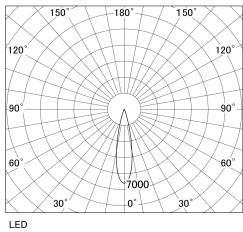

Item no. DD130-1025WW9040-DM1

Series Name: CAMOS Hospitality
Antiglare downlight (DD130)

■ Direct Horizontal Illuminance DD130-1025WW9040-DM1

Beam Angle	Vertical Illuminance (lx)
21°	15800
22°	3950
370	1760
740	990
1110	630
1480	440
	320
	250

Luminous flux : 610 lm

Installation	Recessed mount
Type	Φ60 adjustable downlight: Antiglare type
Fixture wattage	8.8W
Beam angle	22deg
Color Temp.	4000K
CRI	Ra>90
Luminous	610 lm
Body	Die-cast aluminum alloy
Body finish	N/A
Trim finish	White
Reflector finish	White
IP Rate	IP20
Light source	COB module
Input Voltage	AC220~240V
Dimming Type	1-10v Dimmable
Certificate	CE, CCC
Cut Hole	60mm