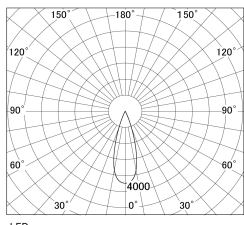

Item no. DD130-1035WW9040-DM1

Series Name: CAMOS Hospitality  
Antiglare downlight (DD130)

■ Direct Horizontal Illuminance DD130-1035WW9040-DM1

φ	Illuminance Angle	Beam Angle	Vertical Illuminance(lx)
530	30°	31°	9190
1070			2300
1600			1020
2140			570
			370
			260
			190
			140

Luminous flux : 640 lm

Installation	Recessed mount
Type	Φ60 adjustable downlight: Antiglare type
Fixture wattage	8.8W
Beam angle	31deg
Color Temp.	4000K
CRI	Ra>90
Luminous	638 lm
Body	Die-cast aluminum alloy
Body finish	N/A
Trim finish	White
Reflector finish	White
IP Rate	IP20
Light source	COB module
Input Voltage	AC220~240V
Dimming Type	1-10v Dimmable
Certificate	CE, CCC
Cut Hole	60mm