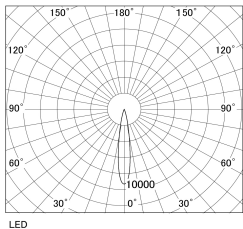

Item no. DD130-1215CW9040-DM1

Series Name: CAMOS Hospitality
Antiglare downlight (DD130)

■ Direct Horizontal Illuminance DD130-1215CW9040-DM1

φ	Illuminance Angle	Beam Angle	Vertical Illuminance(lx)
	16°	17°	24870
280	10000	5000	6220
560	2000		2760
840	1000		1550
1120	500		990
	250		690
	125		510
	62.5		390

Luminous flux : 665 lm

Installation	Recessed mount
Type	Φ60 adjustable downlight: Antiglare type
Fixture wattage	10.5W
Beam angle	17deg
Color Temp.	4000K
CRI	Ra>90
Luminous	665 lm
Body	Die-cast aluminum alloy
Body finish	N/A
Trim finish	White
Reflector finish	Black Chrome
IP Rate	IP20
Light source	COB module
Input Voltage	AC220~240V
Dimming Type	1-10v Dimmable
Certificate	CE, CCC
Cut Hole	60mm