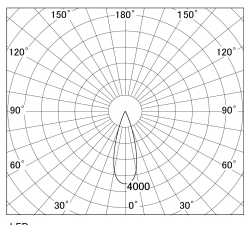

Item no. DD130-1235BW9040-DM1

Series Name: CAMOS Hospitality  
Antiglare downlight (DD130)

■ Direct Horizontal Illuminance DD130-1235BW9040-DM1

φ	Illuminance Angle	Beam Angle	Vertical Illuminance(lx)
510	29°	31°	11080
1030			2770
1550			1230
2060			690
			440
			310
			230
			170

Luminous flux : 760 lm

Installation	Recessed mount
Type	Φ60 adjustable downlight: Antiglare type
Fixture wattage	10.5W
Beam angle	31deg
Color Temp.	4000K
CRI	Ra>90
Luminous	762 lm
Body	Die-cast aluminum alloy
Body finish	N/A
Trim finish	White
Reflector finish	Black
IP Rate	IP20
Light source	COB module
Input Voltage	AC220~240V
Dimming Type	1-10v Dimmable
Certificate	CE, CCC
Cut Hole	60mm