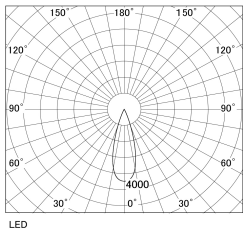

Item no. DD130-1235WW9040-DM1

Series Name: CAMOS Hospitality
Antiglare downlight (DD130)

■ Direct Horizontal Illuminance DD130-1235WW9040-DM1

| φ | Illuminance Angle | Beam Angle | Vertical Illuminance(lx) |
|------|-------------------|------------|--------------------------|
| 30° | 30° | 31° | 11020 |
| 530 | 5000 | | 2760 |
| 1070 | 2000 | | 1220 |
| 1600 | 1000 | | 690 |
| 2140 | 500 | | 440 |
| | | | 310 |
| | | | 220 |
| | | | 170 |

Luminous flux : 765 lm

| | |
|------------------|---|
| Installation | Recessed mount |
| Type | Φ60 adjustable downlight: Antiglare type |
| Fixture wattage | 10.5W |
| Beam angle | 31deg |
| Color Temp. | 4000K |
| CRI | Ra>90 |
| Luminous | 765 lm |
| Body | Die-cast aluminum alloy |
| Body finish | N/A |
| Trim finish | White |
| Reflector finish | White |
| IP Rate | IP20 |
| Light source | COB module |
| Input Voltage | AC220~240V |
| Dimming Type | 1-10v Dimmable |
| Certificate | CE, CCC |
| Cut Hole | 60mm |