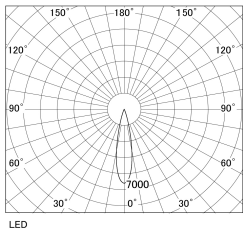

Item no. DD130-0525MB9027-DM1

Series Name: CAMOS Hospitality
Antiglare downlight (DD130)

■ Direct Horizontal Illuminance DD130-0525MB9027-DM1

φ	Illuminance Angle	Beam Angle	Vertical Illuminance(lx)
	21°	22°	11380
370	5000		2840
	2000		1260
740	1000		710
	500		460
1110			320
			230
1480			180

Luminous flux : 440 lm

Installation	Recessed mount
Type	Φ60 adjustable downlight: Antiglare type
Fixture wattage	7.2W
Beam angle	22deg
Color Temp.	2700K
CRI	Ra>90
Luminous	439 lm
Body	Die-cast aluminum alloy
Body finish	N/A
Trim finish	Black
Reflector finish	Mirror
IP Rate	IP20
Light source	COB module
Input Voltage	AC220~240V
Dimming Type	1-10v Dimmable
Certificate	CE, CCC
Cut Hole	60mm