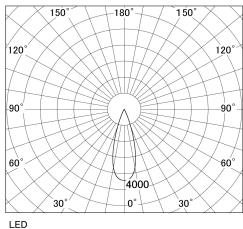

Item no. DD130-0535MB9027-DM1

Series Name: CAMOS Hospitality  
Antiglare downlight (DD130)

■ Direct Horizontal Illuminance DD130-0535MB9027-DM1

φ	Illuminance Angle	Beam Angle	Vertical Illuminance(lx)
530	30°	32°	6570
1070			1640
1600			730
2140			410
			260
			180
			130
			100

Luminous flux : 460 lm

Installation	Recessed mount
Type	Φ60 adjustable downlight: Antiglare type
Fixture wattage	7.2W
Beam angle	32deg
Color Temp.	2700K
CRI	Ra>90
Luminous	461 lm
Body	Die-cast aluminum alloy
Body finish	N/A
Trim finish	Black
Reflector finish	Mirror
IP Rate	IP20
Light source	COB module
Input Voltage	AC220~240V
Dimming Type	1-10v Dimmable
Certificate	CE, CCC
Cut Hole	60mm