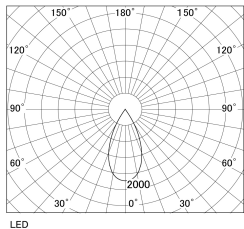

Item no. DD130-0550MB9027-DM1

Series Name: CAMOS Hospitality  
Antiglare downlight (DD130)

Installation	Recessed mount
Type	Φ60 adjustable downlight: Antiglare type
Fixture wattage	7.2W
Beam angle	47deg
Color Temp.	2700K
CRI	Ra>90
Luminous	439 lm
Body	Die-cast aluminum alloy
Body finish	N/A
Trim finish	Black
Reflector finish	Mirror
IP Rate	IP20
Light source	COB module
Input Voltage	AC220~240V
Dimming Type	1-10v Dimmable
Certificate	CE, CCC
Cut Hole	60mm