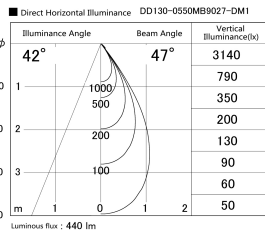

Item no. DD130-0550MB9027-DM1

Series Name: CAMOS Hospitality  
Antiglare downlight (DD130)

Installation	Recessed mount
Type	Φ60 adjustable downlight: Antiglare type
Fixture wattage	7.2W
Beam angle	47deg
Color Temp.	2700K
CRI	Ra>90
Luminous	439 lm
Body	Die-cast aluminum alloy
Body finish	N/A
Trim finish	Black
Reflector finish	Mirror
IP Rate	IP20
Light source	COB module
Input Voltage	AC220~240V
Dimming Type	1-10v Dimmable
Certificate	CE, CCC
Cut Hole	60mm