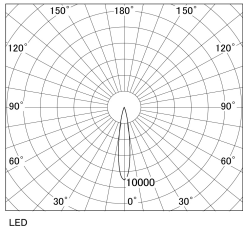

Item no. DD130-0515WB9027-DM1

Series Name: CAMOS Hospitality
Antiglare downlight (DD130)

■ Direct Horizontal Illuminance DD130-0515WB9027-DM1

φ	Illuminance Angle	Beam Angle	Vertical Illuminance(lx)
	17°	17°	14300
290			3580
1			1590
590			890
2			570
890			400
3			290
1190			220
m			

Luminous flux : 395 lm

Installation	Recessed mount
Type	Φ60 adjustable downlight: Antiglare type
Fixture wattage	7.2W
Beam angle	17deg
Color Temp.	2700K
CRI	Ra>90
Luminous	393 lm
Body	Die-cast aluminum alloy
Body finish	N/A
Trim finish	Black
Reflector finish	White
IP Rate	IP20
Light source	COB module
Input Voltage	AC220~240V
Dimming Type	1-10v Dimmable
Certificate	CE, CCC
Cut Hole	60mm