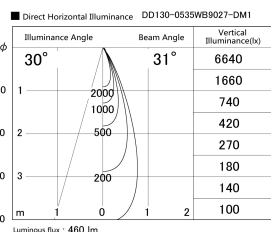

Item no. DD130-0535WB9027-DM1

Series Name: CAMOS Hospitality
Antiglare downlight (DD130)

Installation	Recessed mount
Type	Φ60 adjustable downlight: Antiglare type
Fixture wattage	7.2W
Beam angle	31deg
Color Temp.	2700K
CRI	Ra>90
Luminous	461 lm
Body	Die-cast aluminum alloy
Body finish	N/A
Trim finish	Black
Reflector finish	White
IP Rate	IP20
Light source	COB module
Input Voltage	AC220~240V
Dimming Type	1-10v Dimmable
Certificate	CE, CCC
Cut Hole	60mm