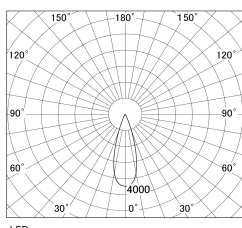

Item no. DD130-0535WB9027-DM1

Series Name: CAMOS Hospitality
Antiglare downlight (DD130)

Installation	Recessed mount
Type	Φ60 adjustable downlight: Antiglare type
Fixture wattage	7.2W
Beam angle	31deg
Color Temp.	2700K
CRI	Ra>90
Luminous	461 lm
Body	Die-cast aluminum alloy
Body finish	N/A
Trim finish	Black
Reflector finish	White
IP Rate	IP20
Light source	COB module
Input Voltage	AC220~240V
Dimming Type	1-10v Dimmable
Certificate	CE, CCC
Cut Hole	60mm