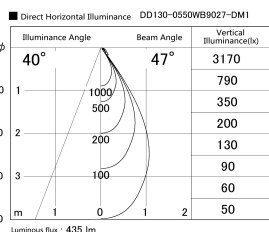

Item no. DD130-0550WB9027-DM1

Series Name: CAMOS Hospitality
Antiglare downlight (DD130)

Installation	Recessed mount
Type	Φ60 adjustable downlight: Antiglare type
Fixture wattage	7.2W
Beam angle	47deg
Color Temp.	2700K
CRI	Ra>90
Luminous	435 lm
Body	Die-cast aluminum alloy
Body finish	N/A
Trim finish	Black
Reflector finish	White
IP Rate	IP20
Light source	COB module
Input Voltage	AC220~240V
Dimming Type	1-10v Dimmable
Certificate	CE, CCC
Cut Hole	60mm