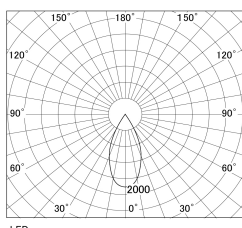

Item no. DD130-0550WB9027-DM1

Series Name: CAMOS Hospitality
Antiglare downlight (DD130)

Installation	Recessed mount
Type	Φ60 adjustable downlight: Antiglare type
Fixture wattage	7.2W
Beam angle	47deg
Color Temp.	2700K
CRI	Ra>90
Luminous	435 lm
Body	Die-cast aluminum alloy
Body finish	N/A
Trim finish	Black
Reflector finish	White
IP Rate	IP20
Light source	COB module
Input Voltage	AC220~240V
Dimming Type	1-10v Dimmable
Certificate	CE, CCC
Cut Hole	60mm