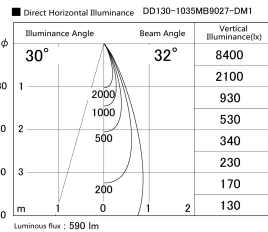

Item no. DD130-1035MB9027-DM1

Series Name: CAMOS Hospitality  
Antiglare downlight (DD130)

Installation	Recessed mount
Type	Φ60 adjustable downlight: Antiglare type
Fixture wattage	8.8W
Beam angle	32deg
Color Temp.	2700K
CRI	Ra>90
Luminous	590 lm
Body	Die-cast aluminum alloy
Body finish	N/A
Trim finish	Black
Reflector finish	Mirror
IP Rate	IP20
Light source	COB module
Input Voltage	AC220~240V
Dimming Type	1-10v Dimmable
Certificate	CE, CCC
Cut Hole	60mm