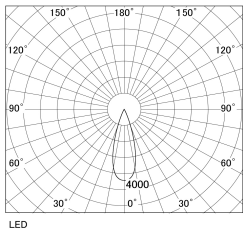

Item no. DD130-1035MB9027-DM1

Series Name: CAMOS Hospitality  
Antiglare downlight (DD130)

Installation	Recessed mount
Type	Φ60 adjustable downlight: Antiglare type
Fixture wattage	8.8W
Beam angle	32deg
Color Temp.	2700K
CRI	Ra>90
Luminous	590 lm
Body	Die-cast aluminum alloy
Body finish	N/A
Trim finish	Black
Reflector finish	Mirror
IP Rate	IP20
Light source	COB module
Input Voltage	AC220~240V
Dimming Type	1-10v Dimmable
Certificate	CE, CCC
Cut Hole	60mm