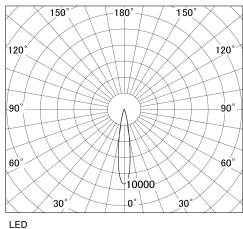

Item no. DD130-1015CB9027-DM1

Series Name: CAMOS Hospitality
Antiglare downlight (DD130)

■ Direct Horizontal Illuminance DD130-1015CB9027-DM1

φ	Illuminance Angle	Beam Angle	Vertical Illuminance(lx)
16°	16°	17°	19150
280	1	5000	4790
560	2	2000	2130
840	3	1000	1200
1120	m	500	770
			530
			390
			300

Luminous flux : 510 lm

Installation	Recessed mount
Type	Φ60 adjustable downlight: Antiglare type
Fixture wattage	8.8W
Beam angle	17deg
Color Temp.	2700K
CRI	Ra>90
Luminous	512 lm
Body	Die-cast aluminum alloy
Body finish	N/A
Trim finish	Black
Reflector finish	Black Chrome
IP Rate	IP20
Light source	COB module
Input Voltage	AC220~240V
Dimming Type	1-10v Dimmable
Certificate	CE, CCC
Cut Hole	60mm