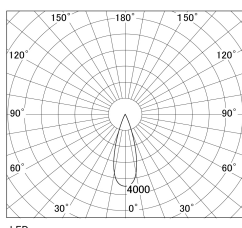

Item no. DD130-1035WB9027-DM1

Series Name: CAMOS Hospitality
Antiglare downlight (DD130)

Installation	Recessed mount
Type	Φ60 adjustable downlight: Antiglare type
Fixture wattage	8.8W
Beam angle	31deg
Color Temp.	2700K
CRI	Ra>90
Luminous	589 lm
Body	Die-cast aluminum alloy
Body finish	N/A
Trim finish	Black
Reflector finish	White
IP Rate	IP20
Light source	COB module
Input Voltage	AC220~240V
Dimming Type	1-10v Dimmable
Certificate	CE, CCC
Cut Hole	60mm