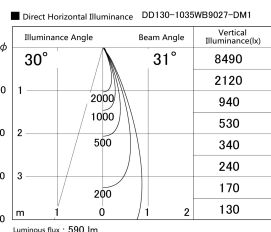

Item no. DD130-1035WB9027-DM1

Series Name: CAMOS Hospitality
Antiglare downlight (DD130)

Installation	Recessed mount
Type	Φ60 adjustable downlight: Antiglare type
Fixture wattage	8.8W
Beam angle	31deg
Color Temp.	2700K
CRI	Ra>90
Luminous	589 lm
Body	Die-cast aluminum alloy
Body finish	N/A
Trim finish	Black
Reflector finish	White
IP Rate	IP20
Light source	COB module
Input Voltage	AC220~240V
Dimming Type	1-10v Dimmable
Certificate	CE, CCC
Cut Hole	60mm