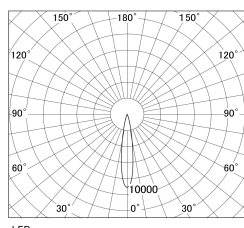

Item no. DD130-1215MB9027-DM1

Series Name: CAMOS Hospitality
Antiglare downlight (DD130)

Installation	Recessed mount
Type	Φ60 adjustable downlight: Antiglare type
Fixture wattage	10.5W
Beam angle	17deg
Color Temp.	2700K
CRI	Ra>90
Luminous	608 lm
Body	Die-cast aluminum alloy
Body finish	N/A
Trim finish	Black
Reflector finish	Mirror
IP Rate	IP20
Light source	COB module
Input Voltage	AC220~240V
Dimming Type	1-10v Dimmable
Certificate	CE, CCC
Cut Hole	60mm

■ Direct Horizontal Illuminance DD130-1215MB9027-DM1

φ	Illuminance Angle	Beam Angle	Vertical Illuminance(lx)
	17°	17°	22240
290	10000		5560
	5000		2470
590	2000		1390
	1000		890
890	500		620
	0		450
1190			350

Luminous flux : 610 lm