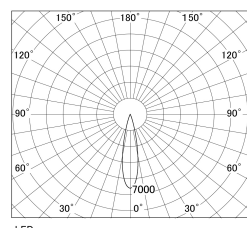

Item no. DD130-1225MB9027-DM1

Series Name: CAMOS Hospitality
Antiglare downlight (DD130)

■ Direct Horizontal Illuminance DD130-1225MB9027-DM1

φ	Illuminance Angle	Beam Angle	Vertical Illuminance(lx)
	21°	22°	17470
370	1		4370
740	2		1940
1110	3		1090
1480	m	0	700
		1	490
		2	360
			270

Luminous flux : 675 lm

Installation	Recessed mount
Type	Φ60 adjustable downlight: Antiglare type
Fixture wattage	10.5W
Beam angle	22deg
Color Temp.	2700K
CRI	Ra>90
Luminous	674 lm
Body	Die-cast aluminum alloy
Body finish	N/A
Trim finish	Black
Reflector finish	Mirror
IP Rate	IP20
Light source	COB module
Input Voltage	AC220~240V
Dimming Type	1-10v Dimmable
Certificate	CE, CCC
Cut Hole	60mm