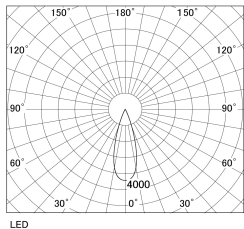

Item no. DD130-1235MB9027-DM1

Series Name: CAMOS Hospitality
Antiglare downlight (DD130)

■ Direct Horizontal Illuminance DD130-1235MB9027-DM1

φ	Illuminance Angle	Beam Angle	Vertical Illuminance(lx)
530	30°	32°	10090
1070			2520
1600			1120
2140			630
			400
			280
			210
			160

Luminous flux : 710 lm

Installation	Recessed mount
Type	Φ60 adjustable downlight: Antiglare type
Fixture wattage	10.5W
Beam angle	32deg
Color Temp.	2700K
CRI	Ra>90
Luminous	708 lm
Body	Die-cast aluminum alloy
Body finish	N/A
Trim finish	Black
Reflector finish	Mirror
IP Rate	IP20
Light source	COB module
Input Voltage	AC220~240V
Dimming Type	1-10v Dimmable
Certificate	CE, CCC
Cut Hole	60mm