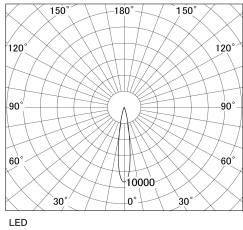

Item no. DD130-1215CB9027-DM1

Series Name: CAMOS Hospitality
Antiglare downlight (DD130)

■ Direct Horizontal Illuminance DD130-1215CB9027-DM1

φ	Illuminance Angle	Beam Angle	Vertical Illuminance(lx)
	16°	17°	22960
280	10000		5740
	5000		2550
560	2000		1440
	1000		920
840			640
	500		470
1120			360
m			

Luminous flux : 615 lm

Installation	Recessed mount
Type	Φ60 adjustable downlight: Antiglare type
Fixture wattage	10.5W
Beam angle	17deg
Color Temp.	2700K
CRI	Ra>90
Luminous	614 lm
Body	Die-cast aluminum alloy
Body finish	N/A
Trim finish	Black
Reflector finish	Black Chrome
IP Rate	IP20
Light source	COB module
Input Voltage	AC220~240V
Dimming Type	1-10v Dimmable
Certificate	CE, CCC
Cut Hole	60mm